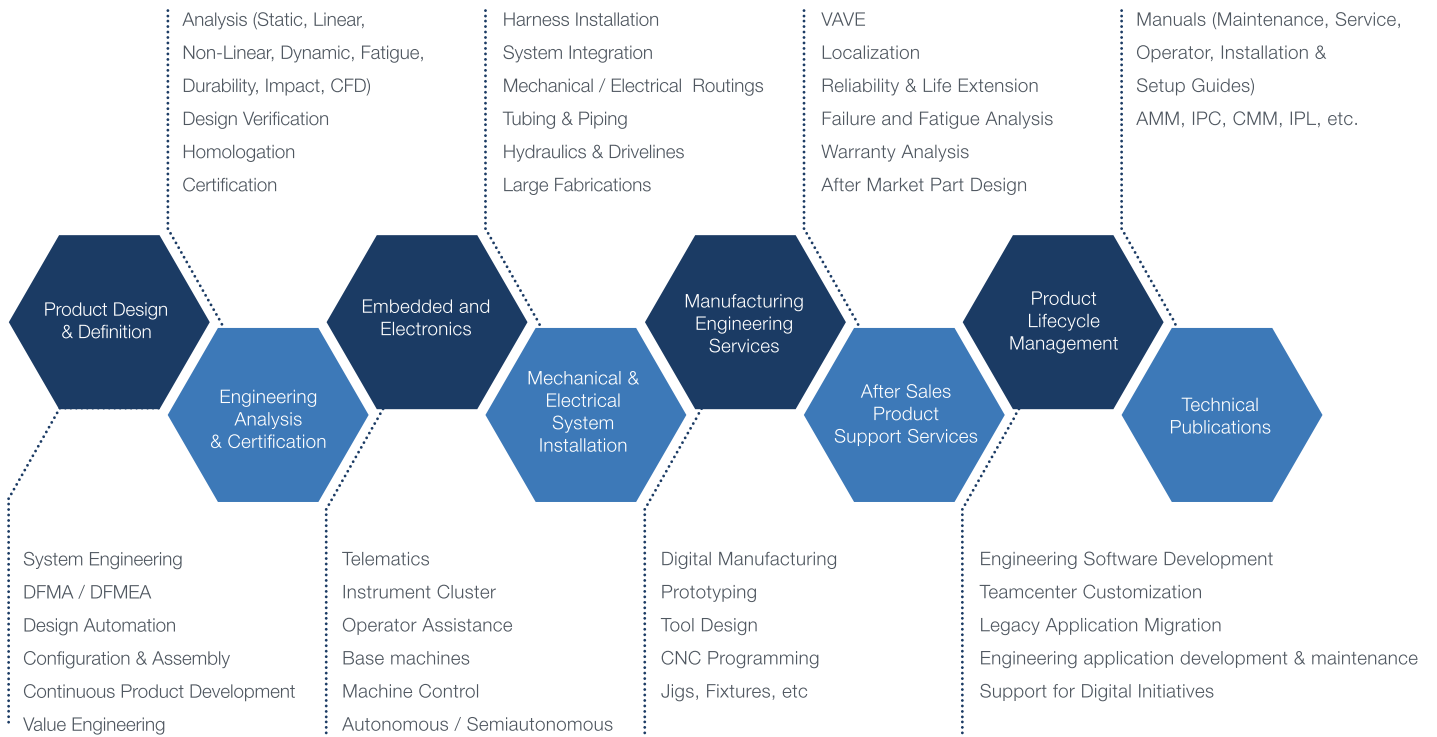

Saved \$1M a year for a large and medium engine manufacturer through VME, tooling and VDRA projects.

Improved quality of hydraulic valve and pump assemblies by increasing **first time right from 87% to 90%**.

Delivered **75000+ drawings** per annum for a major Construction Equipment OEM.

Improved utilisation of transmission assembly line from 70% to 80%.

Reduced setup time in loader frames machining shop from 60 mins to 30.

Reduced cycle time in a fabrication shop by 20%.

Achieved **zero recordable injuries** in a manufacturing unit.

Implemented line balancing & time standard techniques in axle and radiator sub assembly units, **increasing unit efficiency by 10%**.