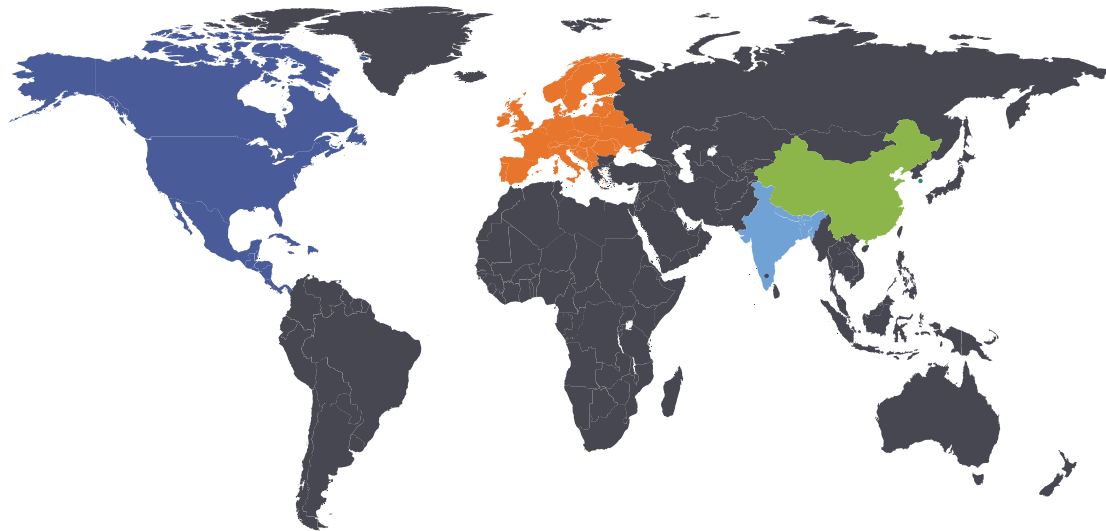

AXISCADES is headquartered in Bangalore and has offices across India, North America, Europe and the Asia Pacific region.

Global Footprint, a step closer to customers

Multinational teams
Engineers delivering customer delight

3500+

17

Global Engineering Centers

State of art Global Engineering Centers to reduce the program risk & time to market

North America

Peoria, Illinois - USA
Columbus, Indiana - USA
Tucson, Arizona - USA
Greenville, SC - USA
SFO, California - USA
Montreal - Canada

Europe and UK

Leicestershire, Saltney - UK
Toulouse, Saint Nazaire - France
Hamburg, Donauworth, Augsburg - Germany
Copenhagen - Denmark

India

Bengaluru (3)
Chennai
Hyderabad

China

Wuxi City