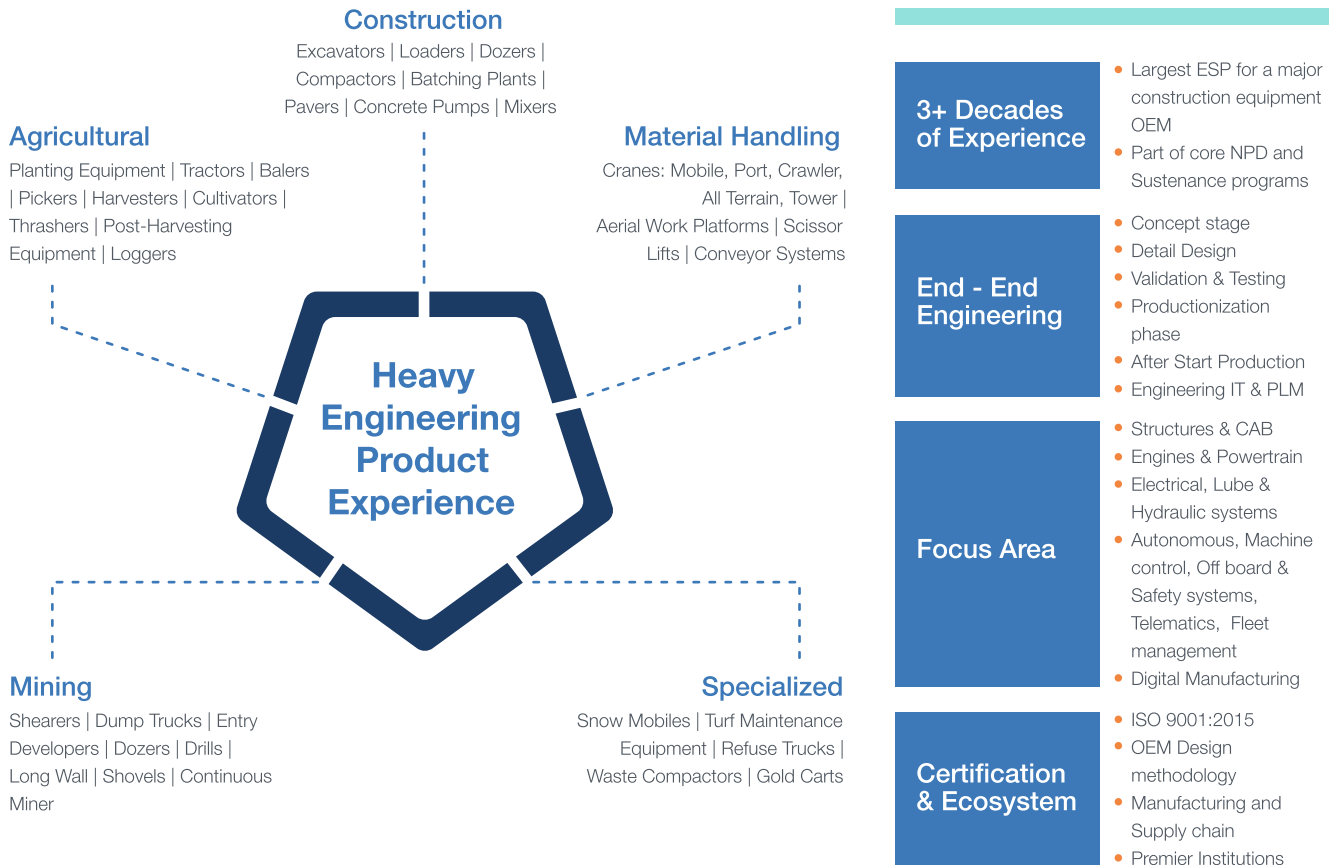

Heavy Engineering Solutions

3+

Decades of
Experience

- Global Product Experience
- End to End Solutions
- Optimized Cost
- Flexible business model
- Domain Expertise

Your End to End Engineering Partner

METRICS DELIVERED

Saved \$1M a year for a large and medium engine manufacturer through VME, tooling and VDRA projects.

Improved quality of hydraulic valve and pump assemblies by increasing **first time right from 87% to 90%**.

Delivered **75000+ drawings** per annum for a major Construction Equipment OEM.

Improved utilisation of transmission assembly line from 70% to 80%.

Reduced setup time in loader frames machining shop from 60 mins to 30.

Reduced cycle time in a fabrication shop by 20%.

Achieved **zero recordable injuries** in a manufacturing unit.

Implemented line balancing & time standard techniques in axle and radiator sub assembly units, **increasing unit efficiency by 10%**.